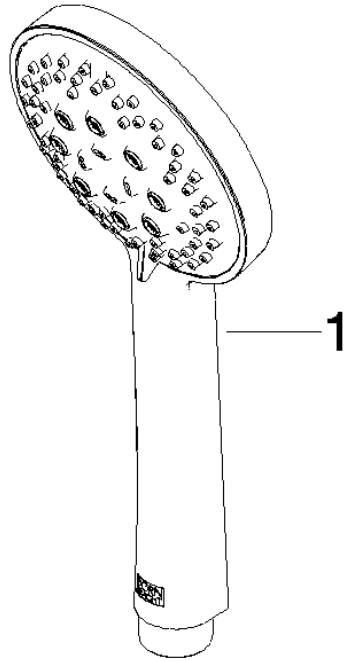

ST 050 308 4892

- shower with fixed riser projection 420mm
- Rain shower: PURE RAIN, max. flow rate 14 l/min (at 3 bar)
- Function from: 10 l/min
- rain shower Ø 300 mm
- rain shower with anti-scale system
- Hand shower: COMPACT RAIN, max. flow rate 15 l/min (at 3 bar)
- spray head Ø 100mm
- rotary diverter for fixed-riser shower/hand shower
- height of fittings up to rain shower (bottom edge) 850mm
- height of fittings up to top edge of elbow 1167mm
- rosette for shower holder Ø 55mm
- rosette for wall mounting Ø 57mm
- rosette for shower mixer Ø 65mm
- gauge 150 mm - 13 mm
- 1500 mm metal shower hose
- 1/2" connection
- Pipe diameter 20 mm

TARA Showerpipe with shower mixer 300 mm - Chrome

TARA

ST 050 308 4892

TARA Showerpipe with shower mixer 300 mm - Chrome

TARA

ST 050 308 4892

ST 050 308 4892

mm [inches]

Flow rate chart

Certificates

LGA_29984.

DVGW_DW-
6517DN0129.

WRAS_2210003.

Spare parts list

No.	Item Number	Name	Quantity used	Delivery time
1	09 23 01 039 90	sieve	1	2

ST 050 308 4892

- shower with fixed riser projection 420mm
- overhead shower: rain flow
- rain shower Ø 300 mm
- rain shower with anti-scale system
- max. rainshower flow 14 l/min
- Function from: 10 l/min
- rotary diverter for fixed-riser shower/hand shower
- height of fittings up to rain shower (bottom edge) 850mm
- height of fittings up to top edge of elbow 1167mm
- rosette for shower holder Ø 55mm
- rosette for wall mounting Ø 57mm
- rosette for shower mixer Ø 65mm
- gauge 150 mm - 13 mm
- 1500 mm metal shower hose
- 1/2" connection
- Pipe diameter 20 mm
- quick clearing