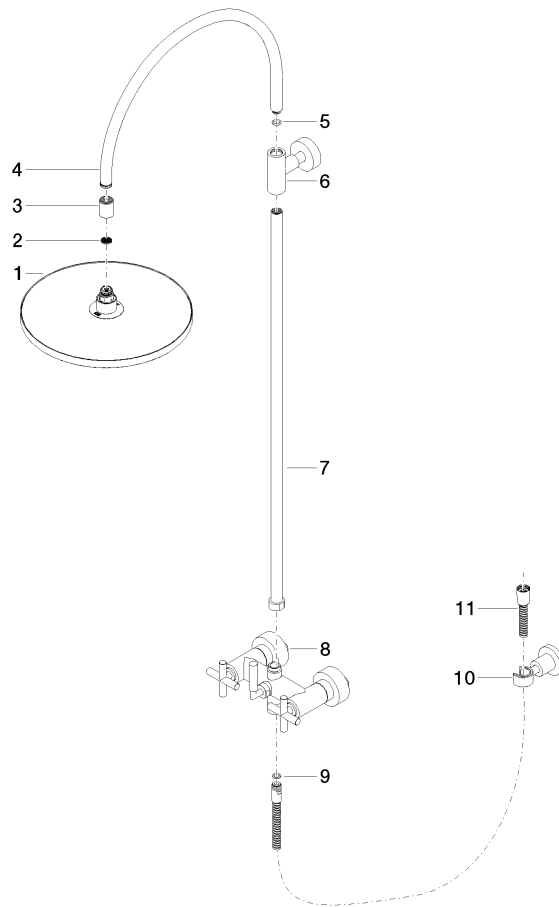

ST 050 308 4892

- shower with fixed riser projection 420mm
- Rain shower: PURE RAIN, max. flow rate 14 l/min (at 3 bar)
- Function from: 10 l/min
- rain shower Ø 300 mm
- rain shower with anti-scale system
- Hand shower: COMPACT RAIN, max. flow rate 15 l/min (at 3 bar)
- spray head Ø 100mm
- rotary diverter for fixed-riser shower/hand shower
- height of fittings up to rain shower (bottom edge) 850mm
- height of fittings up to top edge of elbow 1167mm
- rosette for shower holder Ø 55mm
- rosette for wall mounting Ø 57mm
- rosette for shower mixer Ø 65mm
- gauge 150 mm - 13 mm
- 1500 mm metal shower hose
- 1/2" connection
- Pipe diameter 20 mm

- shower with fixed riser projection 420mm
- overhead shower: rain flow
- rain shower Ø 300 mm
- rain shower with anti-scale system
- max. rainshower flow 14 l/min
- Function from: 10 l/min
- rotary diverter for fixed-riser shower/hand shower
- height of fittings up to rain shower (bottom edge) 850mm
- height of fittings up to top edge of elbow 1167mm
- rosette for shower holder Ø 55mm
- rosette for wall mounting Ø 57mm
- rosette for shower mixer Ø 65mm
- gauge 150 mm - 13 mm
- 1500 mm metal shower hose
- 1/2" connection
- Pipe diameter 20 mm
- quick clearing

TARA Showerpipe with shower mixer 300 mm - Chrome

TARA

ST 050 308 4892

ST 050 308 4892

Flow rate chart

Certificates

Belgaqua_24-004- LGA_38664.
27_8.

ST 050 308 4892

Spare parts list

No.	Item Number	Name	Quantity used	Delivery time
1	04 12 05 091 00-00	shower	1	10
2	09 23 01 039 90	sieve	1	2
3	09 24 03 177 20-00	adaptor	1	10
4	04 28 22 097 20-00	spout	1	10
5	90 14 10 011 00 90	seal	1	2
6	90 17 11 037 00-00	holder	1	10
7	90 28 22 096 00-00	pipe	1	10
8	04 17 10 020 01-00	fitting	1	10
9	90 14 20 026 00 90	seal	1	2
10	28 050 892-00	TARA Wall bracket - Chrome	1	10
11	28 304 970-00	Metal shower hose 1/2" x 3/8" x 1500 mm - Chrome	1	2