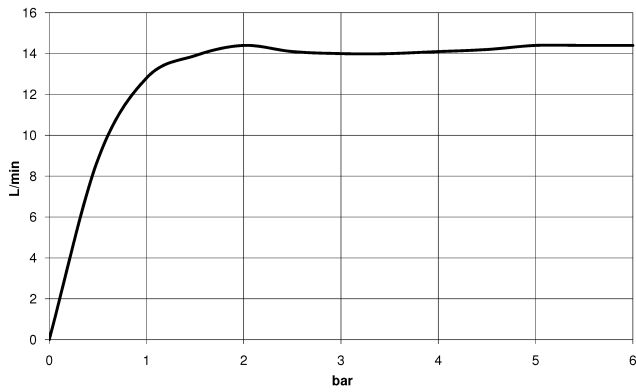

TARA Showerpipe with shower mixer 300 mm - Chrome

TARA

ST 050 308 4892

ST 050 308 4892

Flow rate chart

Certificates

Belgaqua_24-004- LGA_38664.
27_8.

ST 050 308 4892